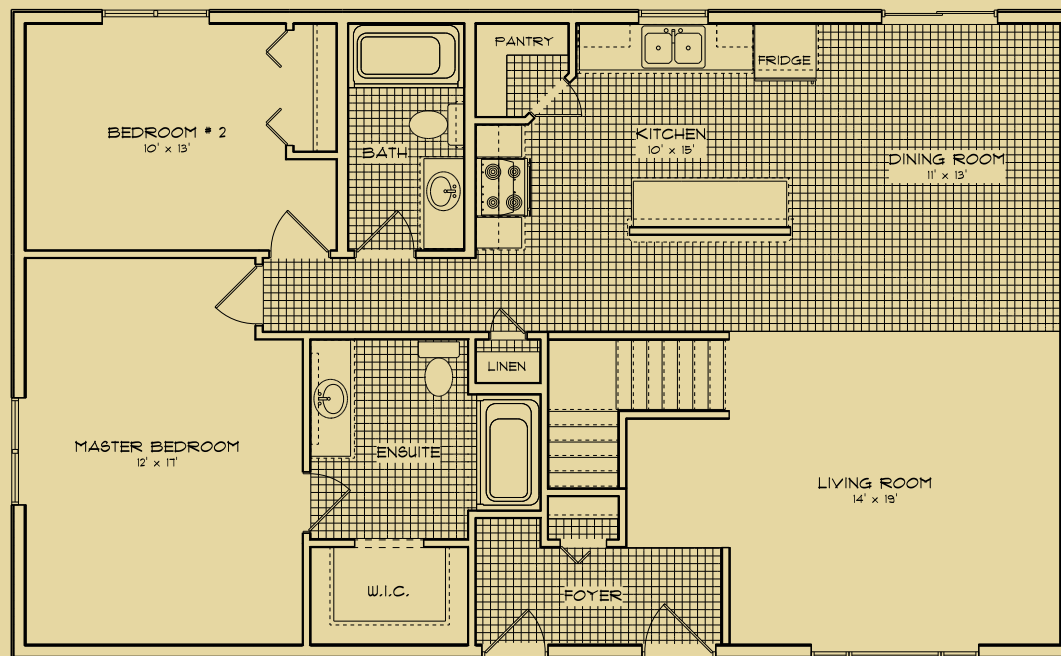

RTM 10C57L1608 28X46 1288 Sq. Ft.

Please contact your nearest dealer for pricing

- Upgraded Linoleum
- Upgraded Berber Carpet
- Non-standard color of siding
- 14" Decorative Shutters
- 30 Year Laminated 1 Tab Shingles
- 2 Dormers
- Vaulted Ceiling
- Patio Door
- Painted Drywall
- Rounded Drywall Corners
- Room Divider 1/2 Wall (4 ft)
- White Cabinetry
- Special Finish Countertop
- Kitchen Island w/ Raised & Extended top
- 5 Banks of Drawers
- Tri-view Medicine Cabinet
- Cold Air Return System
- Kitchen pot lights and hanging lights on dimmer switches

Home may include additional options

Floorplan may not be exactly as shown