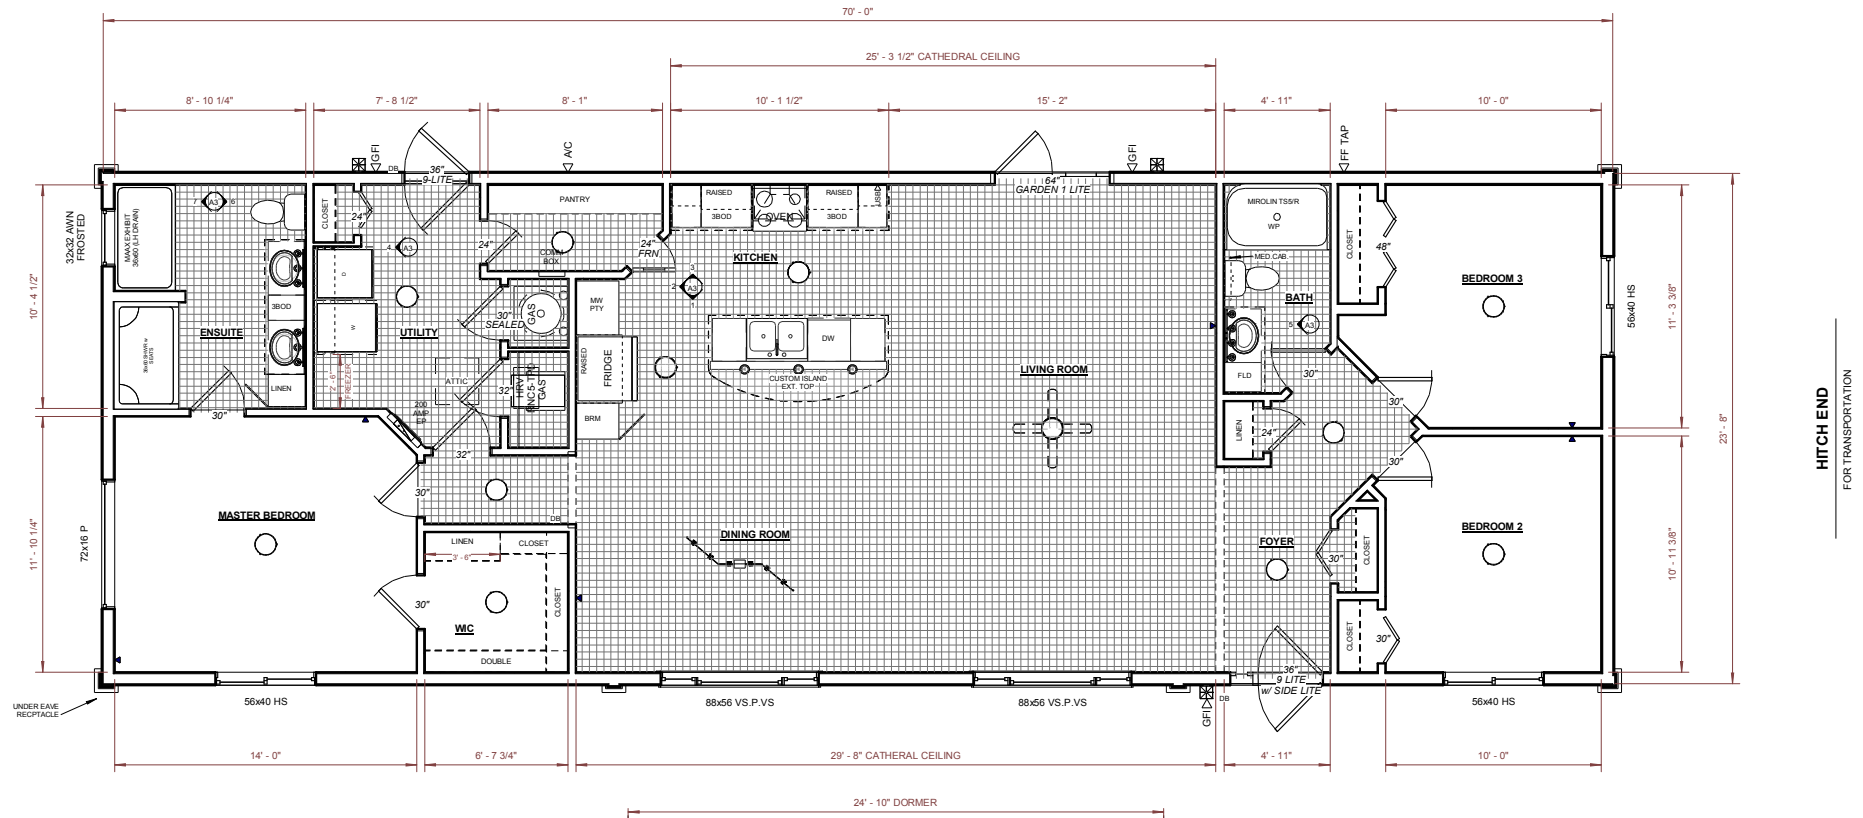

FLOOR PLAN - #3400

24' Home
 3 Bedrooms | 2 Bathrooms
 24' x 70' - 1,680 Square Feet