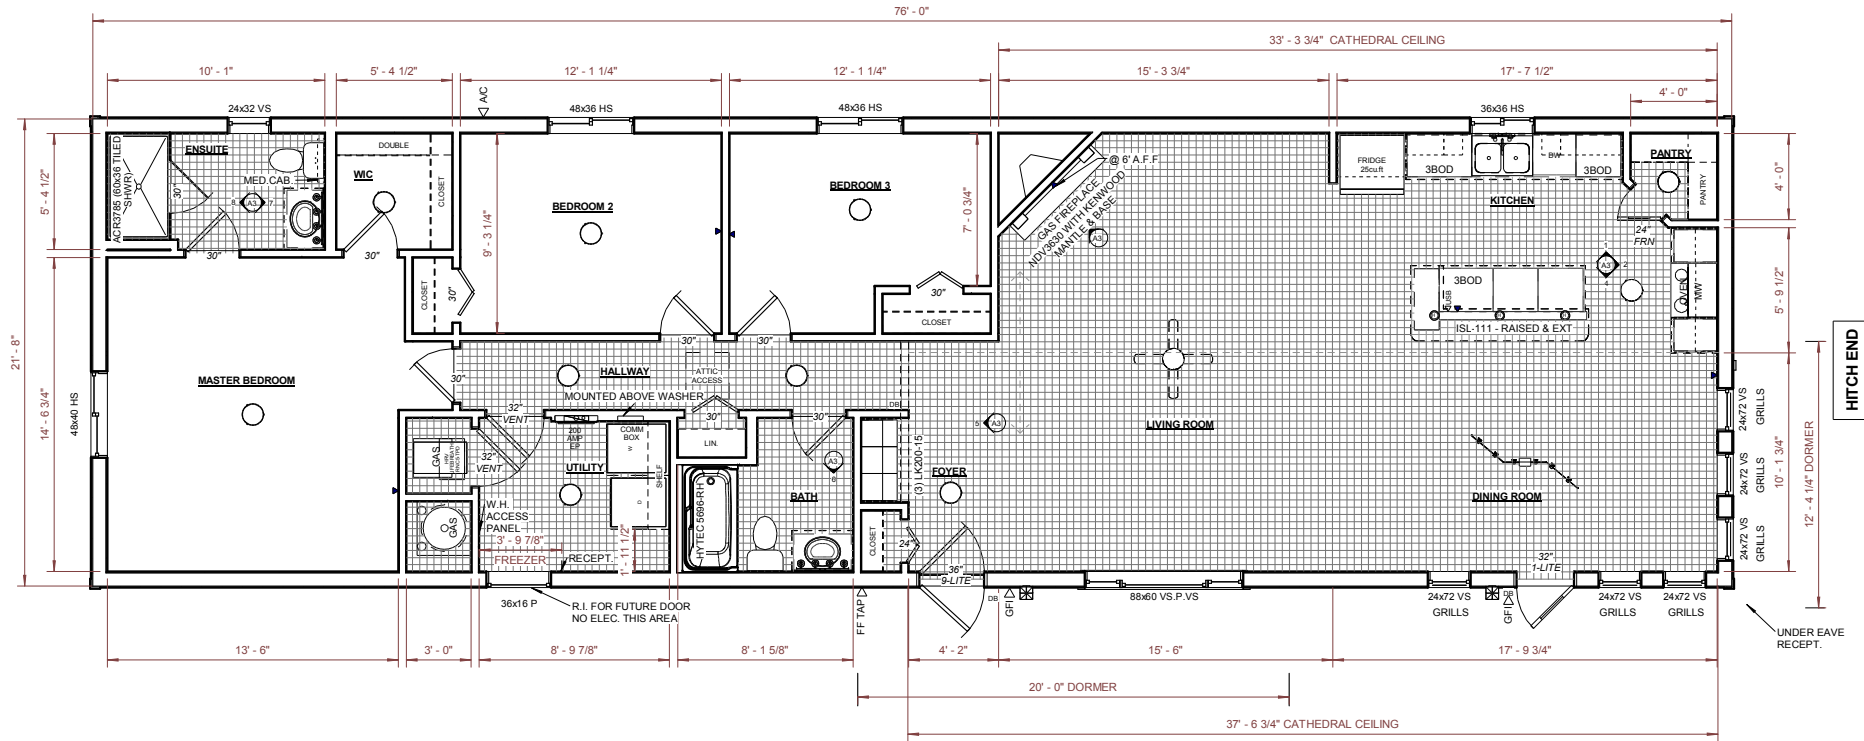

FLOOR PLAN - #3424

Singlewide Manufactured Home
 3 Bedroom | 2 Bathroom
 22' x 76' - 1,672 Square Feet