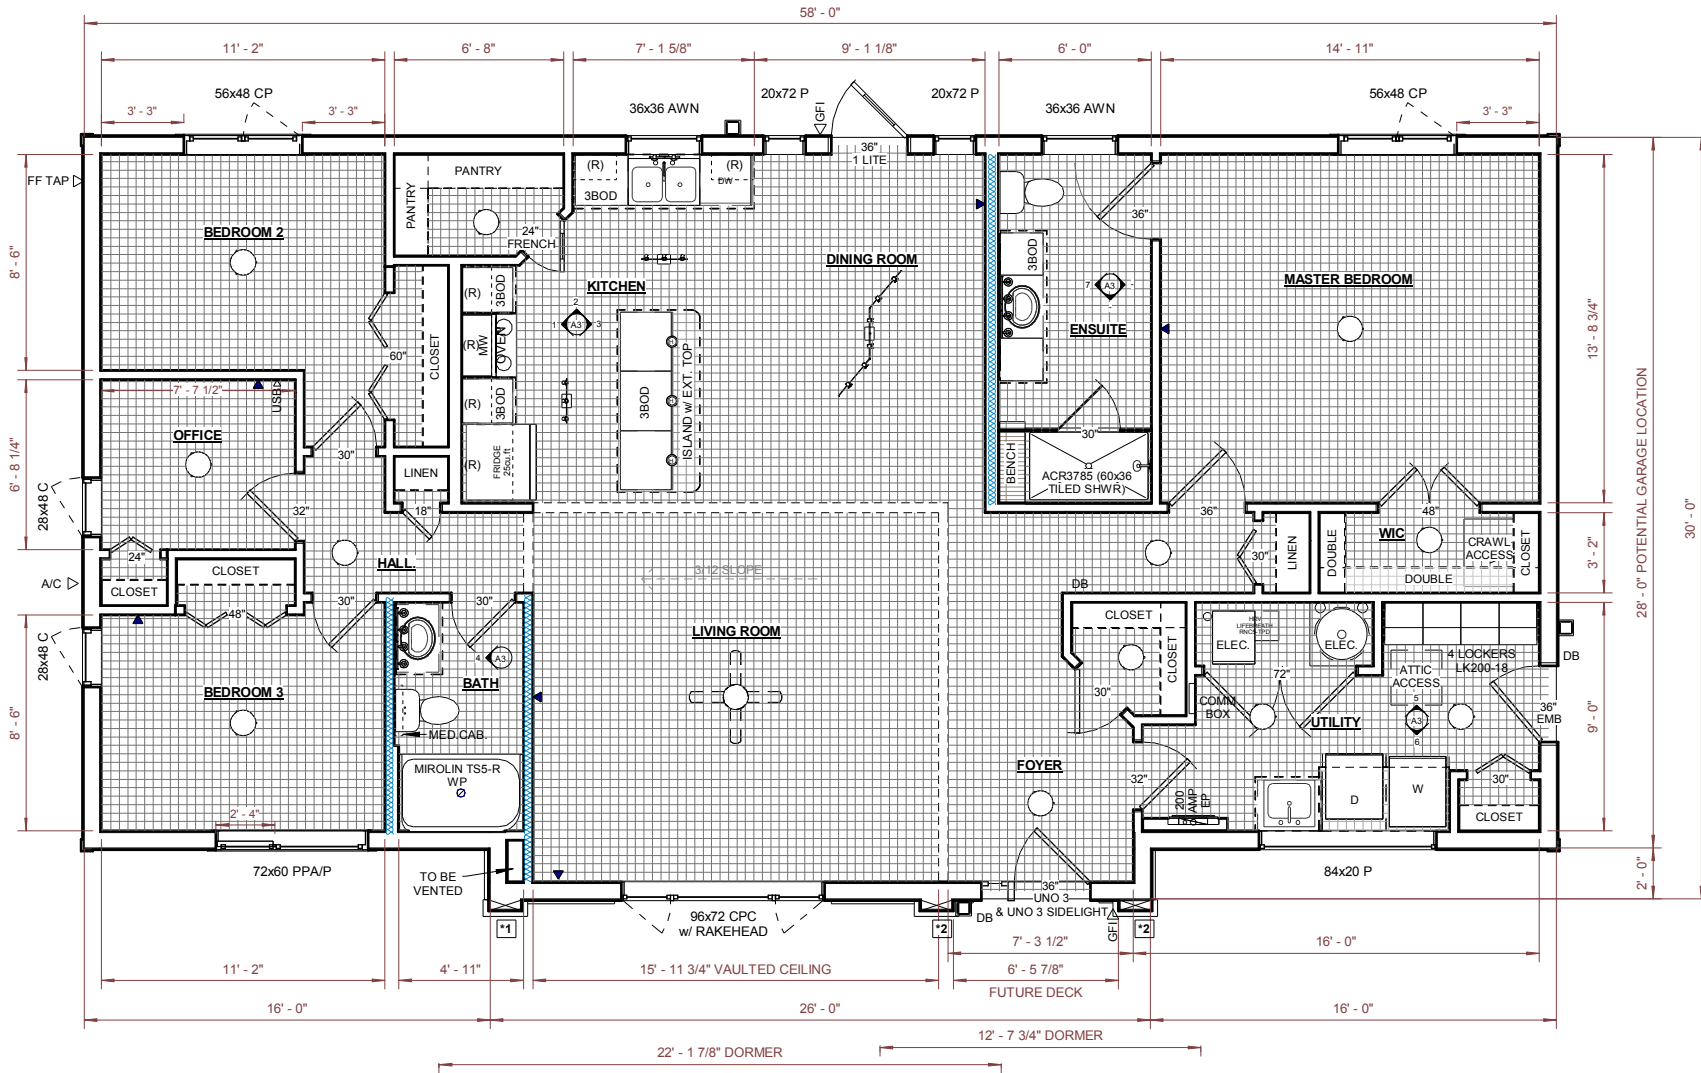

# FLOOR PLAN - #3430

RTM Crawlspace Home  
3 Bedroom | 2 Bathroom  
30' x 58' - 1,676 Square Feet