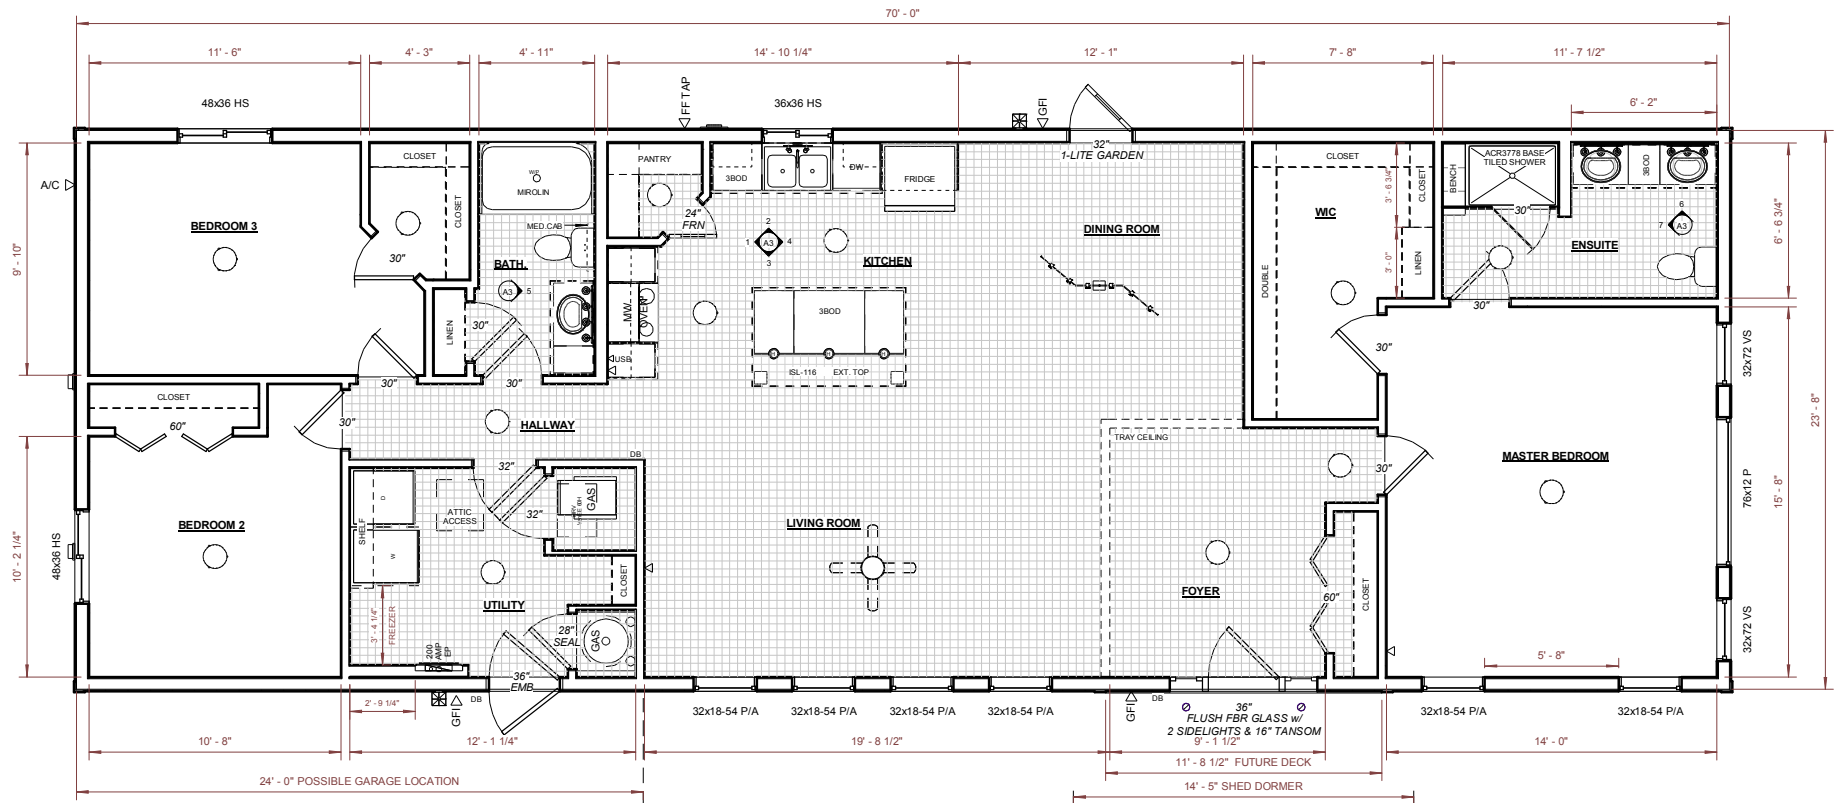

FLOOR PLAN - #3441

24' Wide
 3 Bedroom | 2 Bathroom
 24' x 70' - 1,680 Square Feet