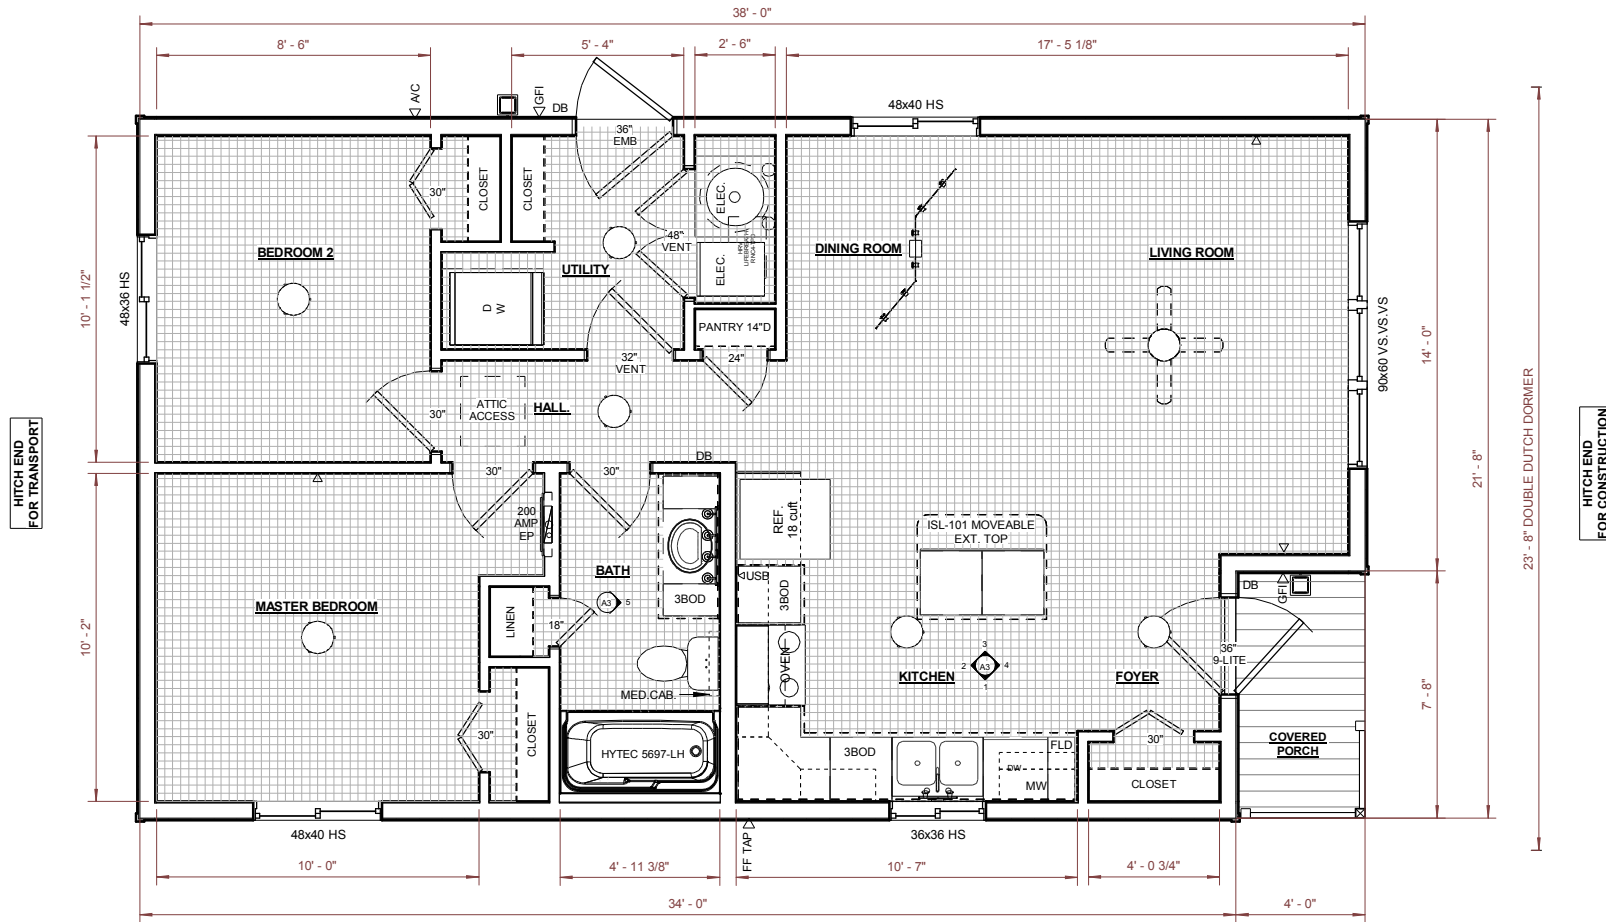

FLOOR PLAN - #3443

Manufactured Home
 2 Bedroom | 1 Bathroom
 22' x 38' - 804 Square Feet